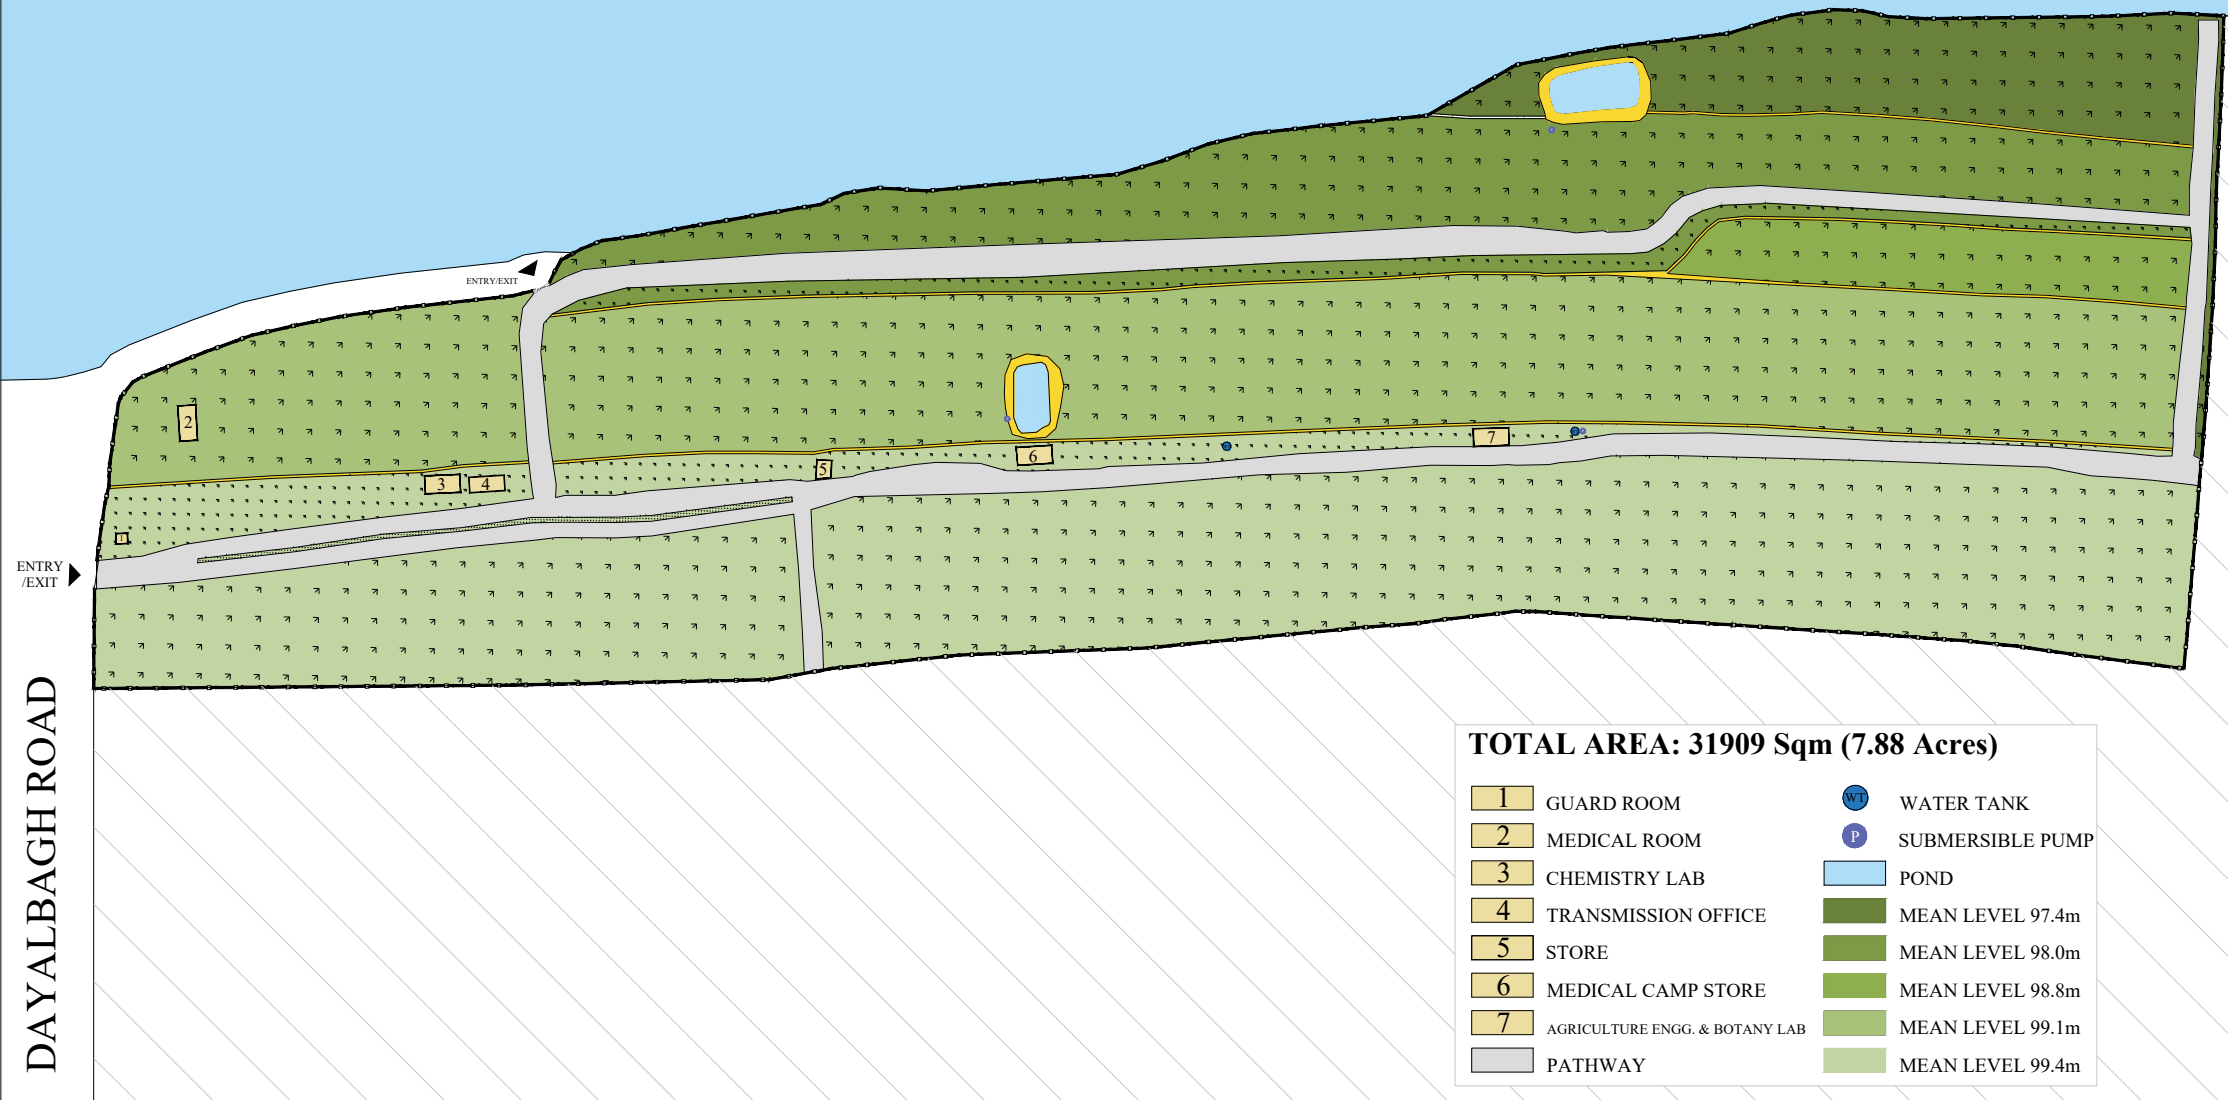

PROPOSED LAND AGRO-FORESTRY AND TAGORE CULTURAL CENTER IN ANUPAM UPVAN AT DAYALBAGH EDUCATIONAL INSTITUTE AGRA

AREA STATEMENT

AREA IN SQ.MTR.

- SITE AREA=21146.22
- POLYHOUSE =1000X2=2000
- MEDICAL CAMP=2000
- AROMATIC GARDEN=450
- AGRICULTURAL LAND=2000
- WATER BODY /POND=100
- GAURD ROOM=50
- SPACE FOR STAFF CABINS=200

PROPOSED SITE AT SHANTI NAGAR KHASRA NO. -359 ,
MUGHAL ROAD DAYAL BAGH AGRA

R I V E R Y A M U N A

BAIKUNTH DHAM, DAYALBAGH

DAYALBAGH EDUCATIONAL INSTITUTE GUIDE MAP