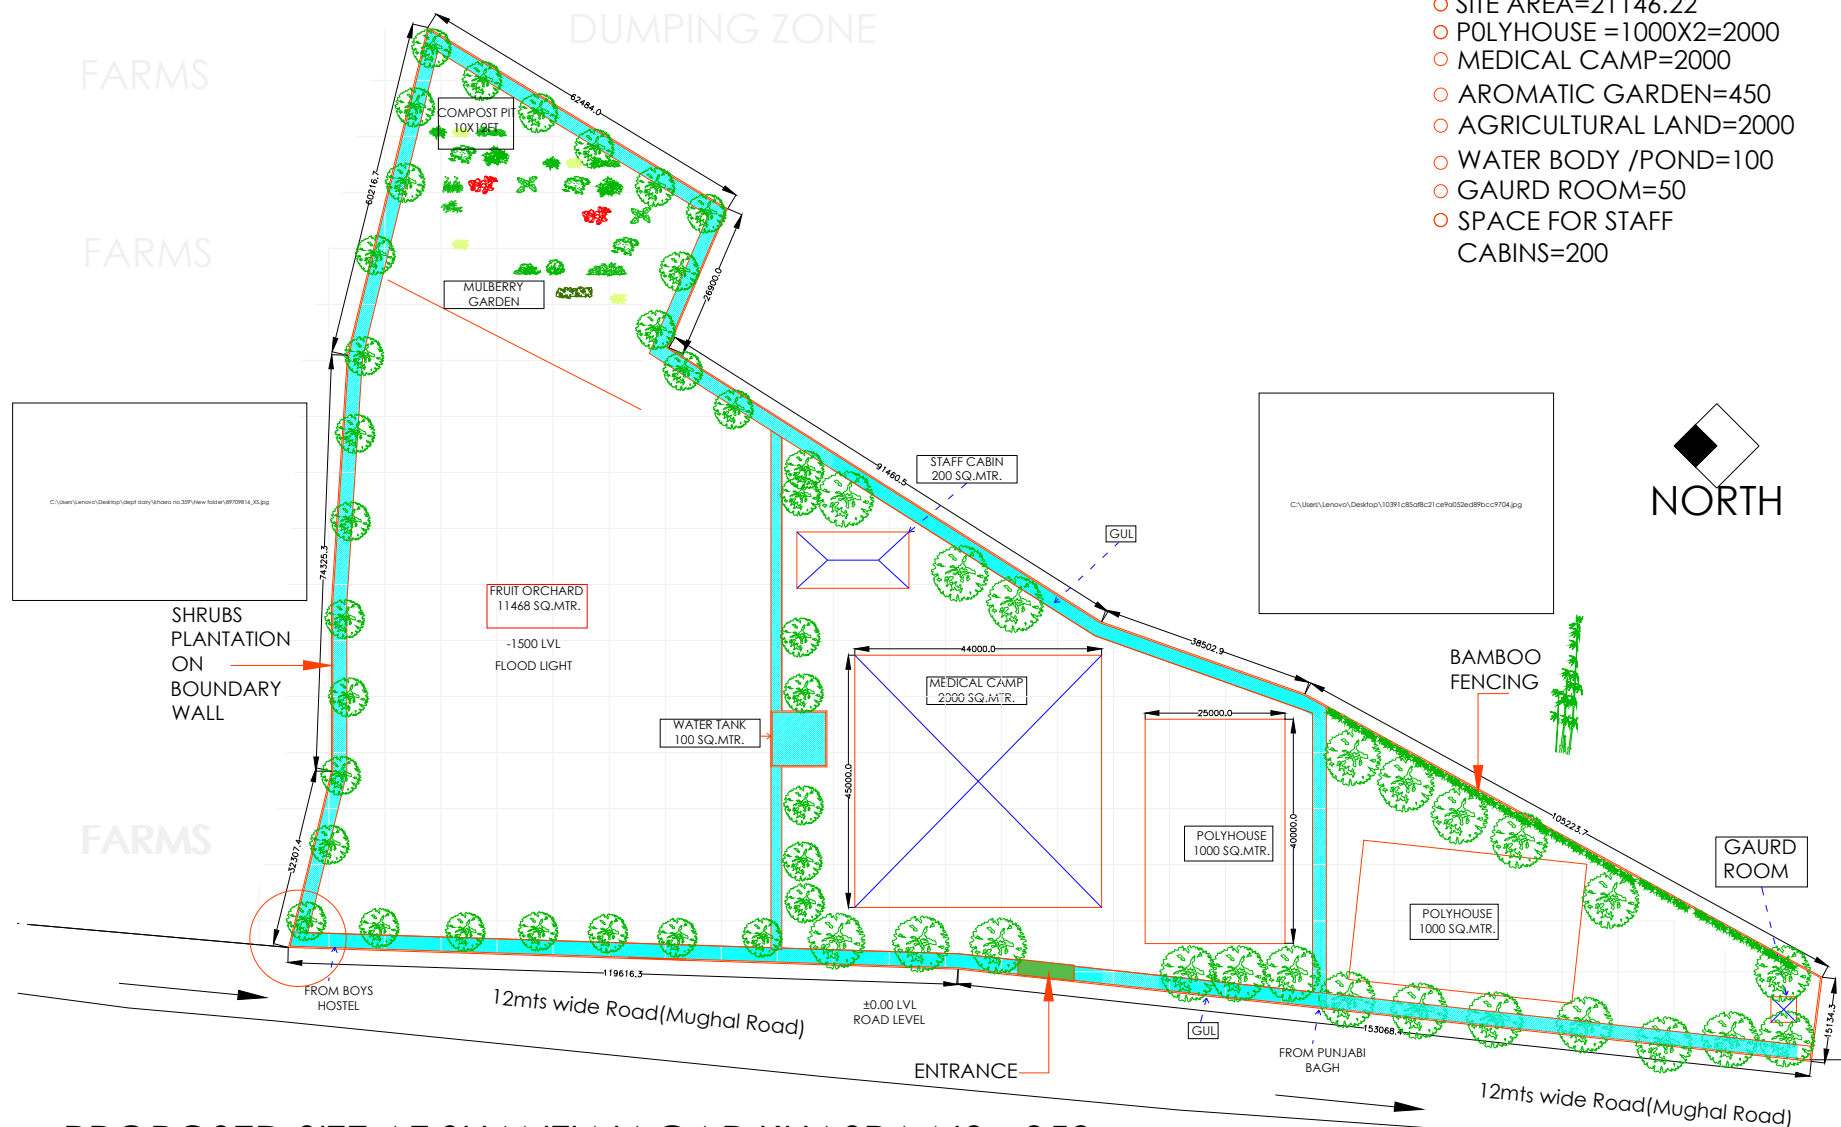

PROPOSED LAND AGRO-FORESTRY AND TAGORE CULTURAL CENTER IN ANUPAM UPVAN AT DAYALBAGH EDUCATIONAL INSTITUTE AGRA

AREA STATEMENT

AREA IN SQ.MTR.

- SITE AREA=21146.22
- POLYHOUSE =1000X2=2000
- MEDICAL CAMP=2000
- AROMATIC GARDEN=450
- AGRICULTURAL LAND=2000
- WATER BODY /POND=100
- GAURD ROOM=50
- SPACE FOR STAFF CABINS=200

PROPOSED SITE AT SHANTI NAGAR KHASRA NO. -359 ,
MUGHAL ROAD DAYAL BAGH AGRA

R I V E R Y A M U N A

BAIKUNTH DHAM, DAYALBAGH

DAYALBAGH EDUCATIONAL INSTITUTE GUIDE MAP